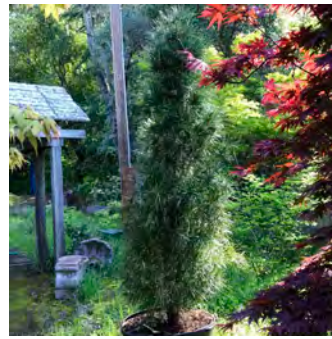

This is a list of plant availability for June 2018.

WILDWOOD NURSERY

where art & nature meet

LARGE SHADE TREES

Jordan

25 gallon. 5' tall by 4' wide. Yellow green leaves take sun.

Pinnacle Pine

45 gallon. 4' tall and wide. Dwarf.

Seiryu

25 gallon. 7' tall by 4' wide. Green lace leaf grows into a tree. Orange in fall.

Mikawa Pine

45 gallon. 4' tall by 4' wide. Sculpted.

Chi Chi

25 gallon. 7' tall by 3' wide. Semi dwarf Ginkgo grows to 12'.

Autumn Gold

45 gallon. 10' tall by 4' wide. Stately Ginkgo will be slender tree.

Umbrella Pine

25 gallon. 9' tall and 3' wide. Stately conifer has soft needles.

Mountain Moon

7 gallon. 7' tall and 3' wide. Evergreen dogwood with May/June flowers.