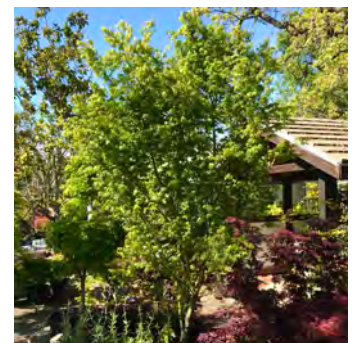

Osakazuki

150 gallon. 12' tall by 12' wide. Green in spring and summer. Red in fall. Large tree. 45 and 25 gallons.

Hefner Red

45 gallon. 8' tall by 6' wide. Red all year.

Cercis Rising Sun

7 gallon. 6' tall by 5' wide. Chartreuse flowers followed by gold foliage. Full sun

Glowing Embers

45 gallon. 9' tall by 5' wide. Green in spring and summer. Red in fall.

Butterfly

45 gallon. 10' tall by 4' wide. Stately trees have green and white leaves

Sango Kaku

25 gallon. 7' tall by 3' wide. Red bark. Green leaves turn gold in fall

45 gallon. 7' tall by 5' wide. Bushy red semi dwarf.

Fire glow

95 gallon. 10' tall by 8' wide. Small red tree. 15 gallon too.

Forest Green

45 gallon. 8' tall by 5' wide. Green trees with orange red fall color.

This is a list of plant availability for June 2018.

WILDWOOD NURSERY

where art & nature meet

LARGE SHADE TREES

Jordan

25 gallon. 5' tall by 4' wide. Yellow green leaves take sun.

Pinnacle Pine

45 gallon. 4' tall and wide. Dwarf.