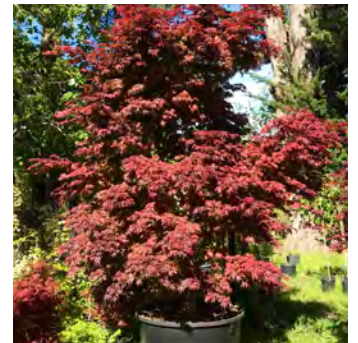

Pixie

95 gallon. 10' tall and 8' wide. Close to full grown.