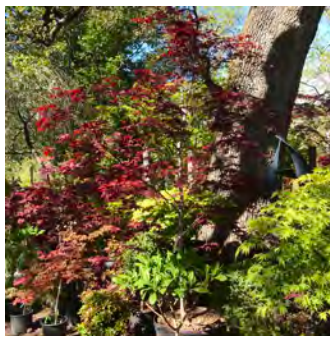

Emperor

25 gallon. 10' tall by 5' wide. Fast red tree.