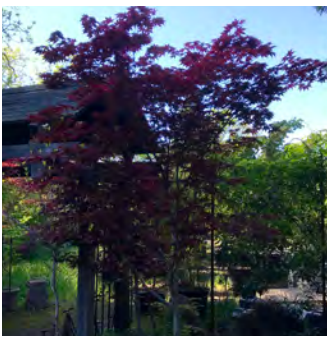

This is a list of plant availability for June 2018.

WILDWOOD NURSERY

where art & nature meet

LARGE SHADE TREES

Jordan

25 gallon. 5' tall by 4' wide. Yellow green leaves take sun.

Pinnacle Pine

45 gallon. 4' tall and wide. Dwarf.

Autumn Gold

45 gallon. 10' tall by 4' wide. Stately Ginkgo will be slender tree.

Umbrella Pine

25 gallon. 9' tall and 3' wide. Stately conifer has soft needles.

Mountain Moon

7 gallon. 7' tall and 3' wide. Evergreen dogwood with May/June flowers.